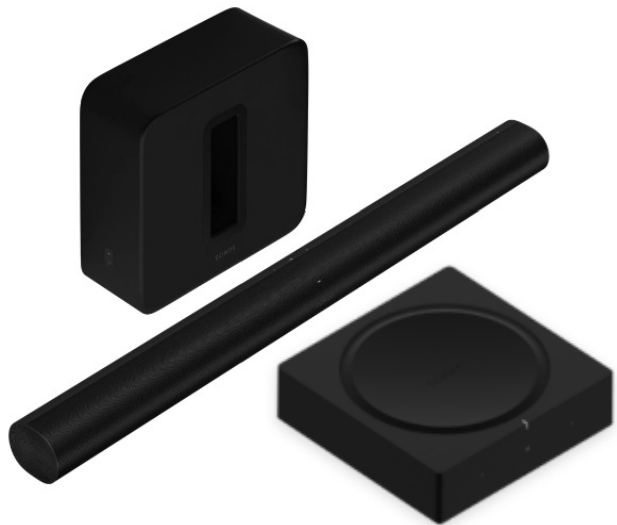

SECURITY PACKAGE

Manufacturer: Qolsys

Kit: Classic

Accessories included:
Exterior Door Sensors
Three (3) Interior-Motion Sensors

FRONT DOOR CAMERA

Manufacturer: Alarm.com

Model: ADC-VDB770

Video: HDR, 150° Vertical Field of View
1440p Live Video