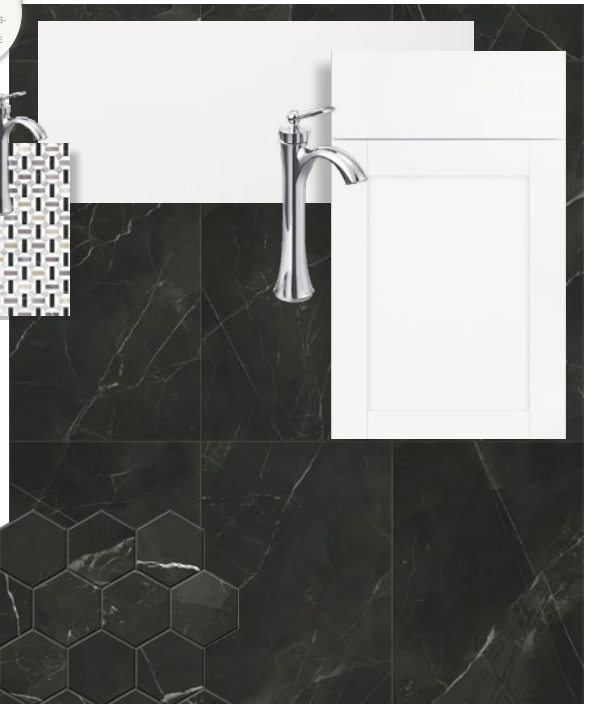

UPPER CABINETS

Manufacturer: Top Knobs
Style: Kinney Knob
Color: Brushed Nickel
Size: 1 1/4"

Location: Kitchen

finish package selections

Lofts at Canvas

LUXURY BLACK

440.364.4545
luxuryatcanvas.com

MASTER BATH