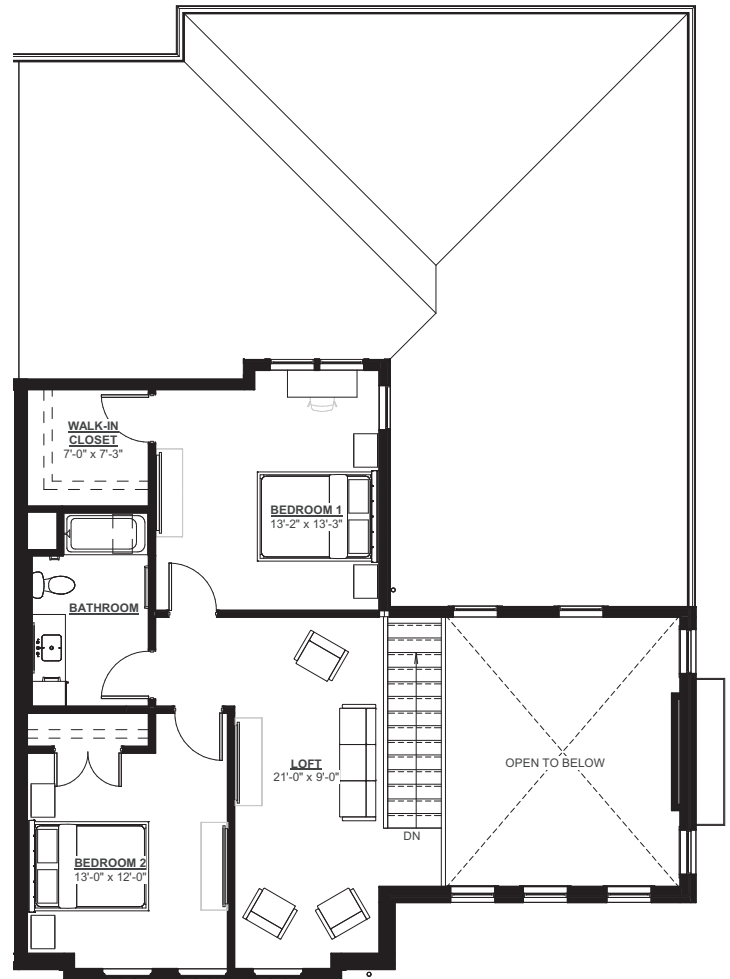

SECOND FLOOR
CEILING 9'-0"
792 sq ft