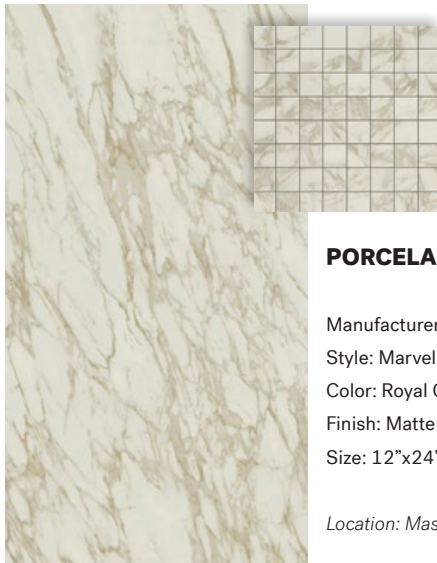

CARPET

Manufacturer: Anderson Tuftex
Style: Razy
Color: Haven
Width: 12ft
Style: Cut & Loop Pattern
Material: Nylon

Location: Bedrooms

PORCELAIN TILE

Manufacturer: Atlas Concorde
Style: Marvel Edge
Color: Royal Calacatta
Finish: Matte
Size: 12"x24"