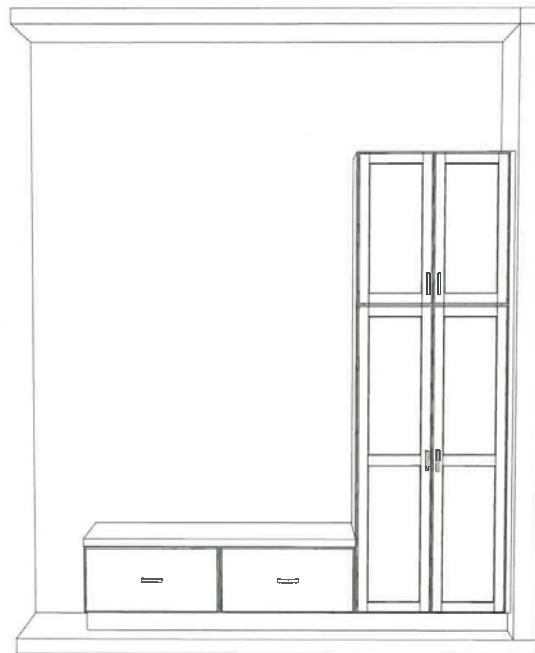

Loft B.1
2,301 sq ft

Lofts at Canvas

440.364.4545
luxuryatcanvas.com

OWNER BATHROOM CABINETS
UPGRADE