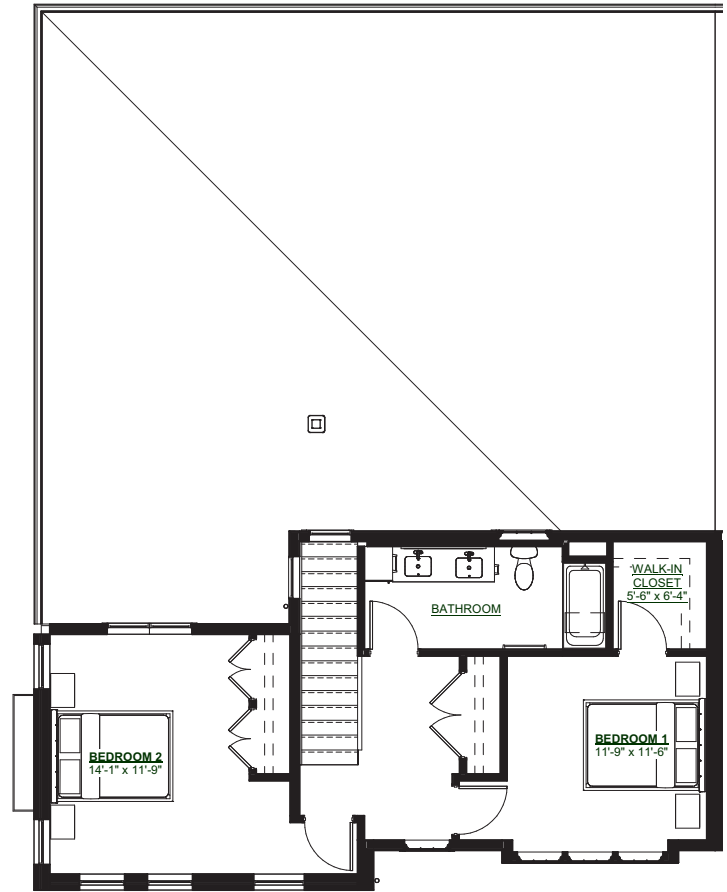

SECOND FLOOR
CEILING 9'-0"
657 sq ft