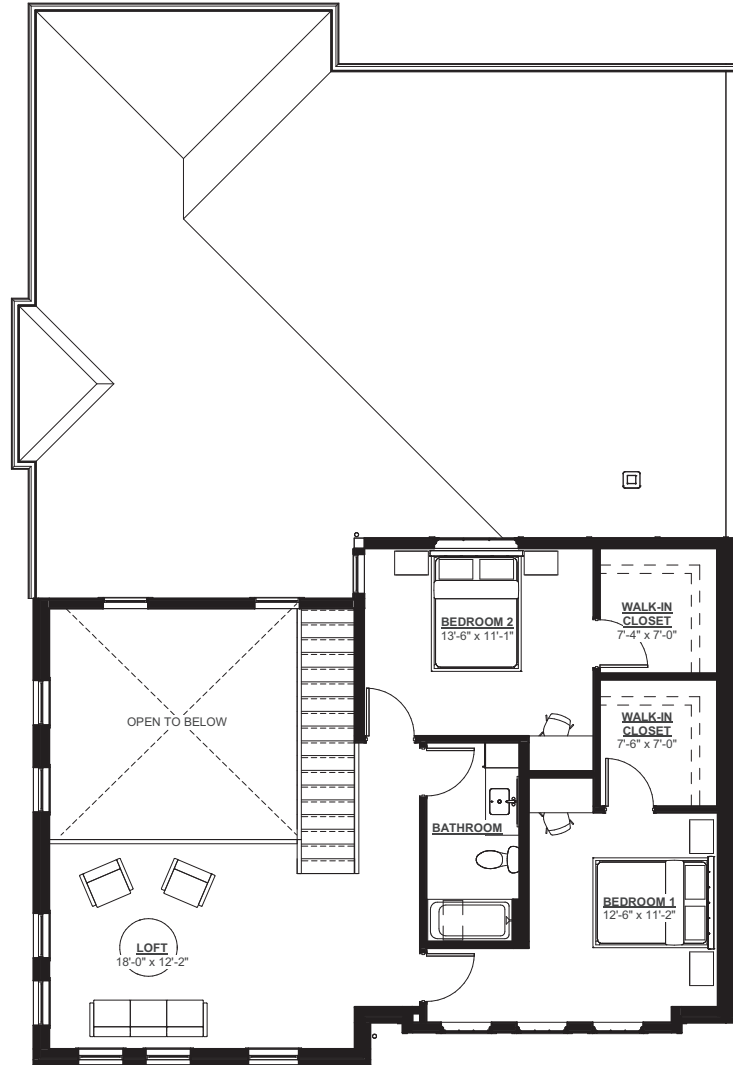

FIRST FLOOR
CEILING 10'-0"
1,688 sq ft

SECOND FLOOR
CEILING 9'-0"
875 sq ft

Loft C.1
2,563 sq ft

Lofts at Canvas

440.364.4545
luxuryatcanvas.com

KITCHEN CABINERY

Loft C.1
2,563 sq ft

Lofts at Canvas