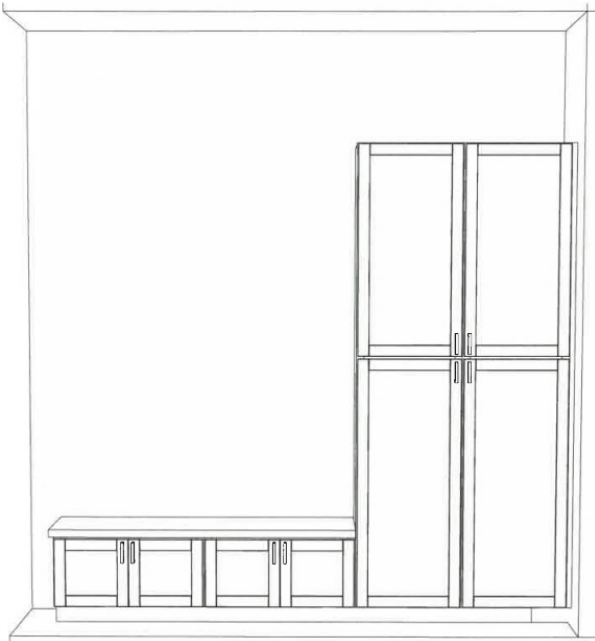

440.364.4545
luxuryatcanvas.com

KITCHEN CABINERY
UPGRADE

Loft C.1
2,563 sq ft

Lofts at Canvas

440.364.4545
luxuryatcanvas.com

OWNER BATHROOM CABINETRY

GUEST BATH CABINETRY

LAUNDRY CABINETRY