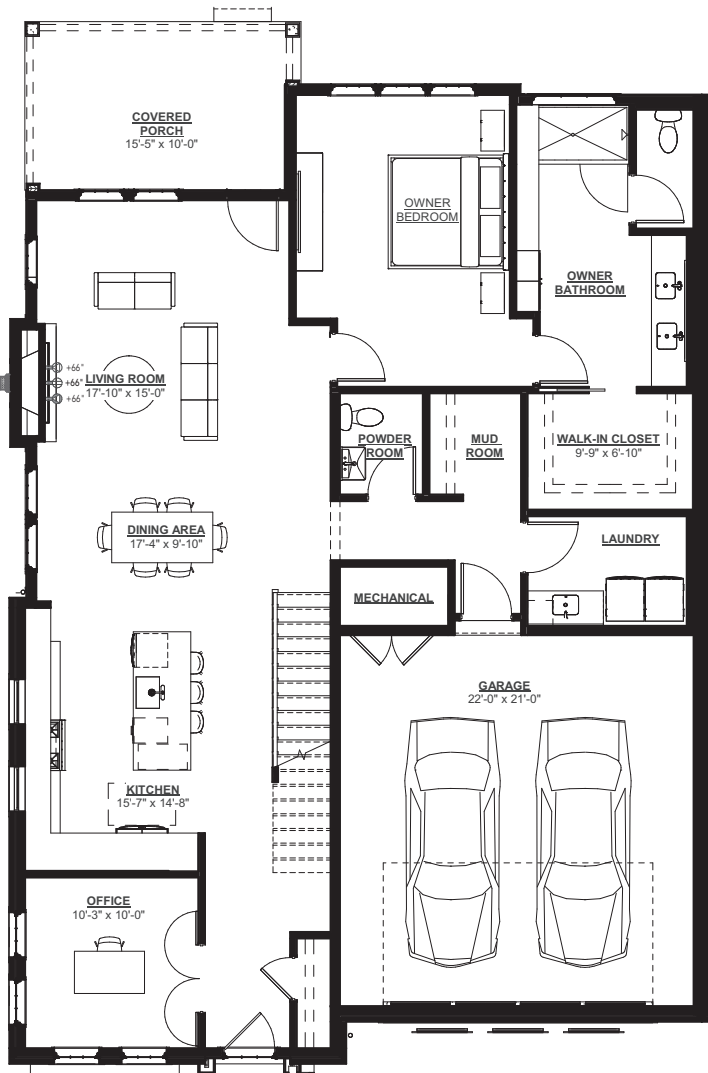

FIRST FLOOR
CEILING 10'-0"
1,688 sq ft

SECOND FLOOR
CEILING 9'-0"
875 sq ft

Loft C.1
2,563 sq ft

Lofts at Canvas

440.364.4545
luxuryatcanvas.com

KITCHEN CABINERY

Loft C.1
2,563 sq ft

Lofts at Canvas