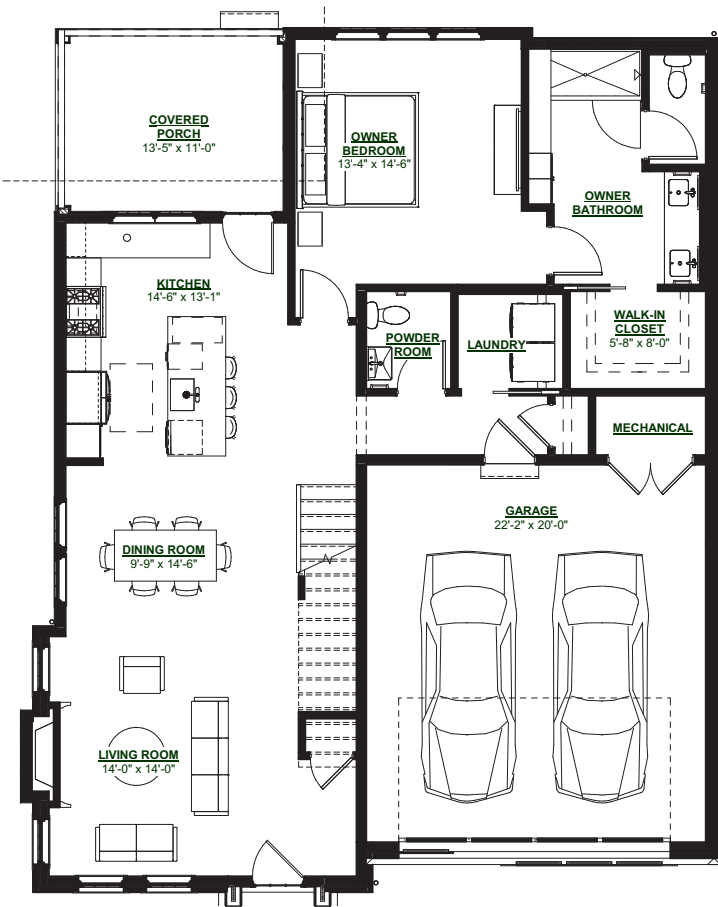

Loft A.2
1,968 sq ft

Lofts at Canvas

Additional floor plans for units not shown are available upon request.

440.364.4545
luxuryatcanvas.com

THREE BEDROOMS
TWO BATHROOMS
ONE POWDER ROOM
TWO-CAR GARAGE

LAUNDRY ROOM
WALK-IN CLOSETS
COVERED PORCH

FIRST FLOOR
CEILING 10'-0"
1,311 sq ft