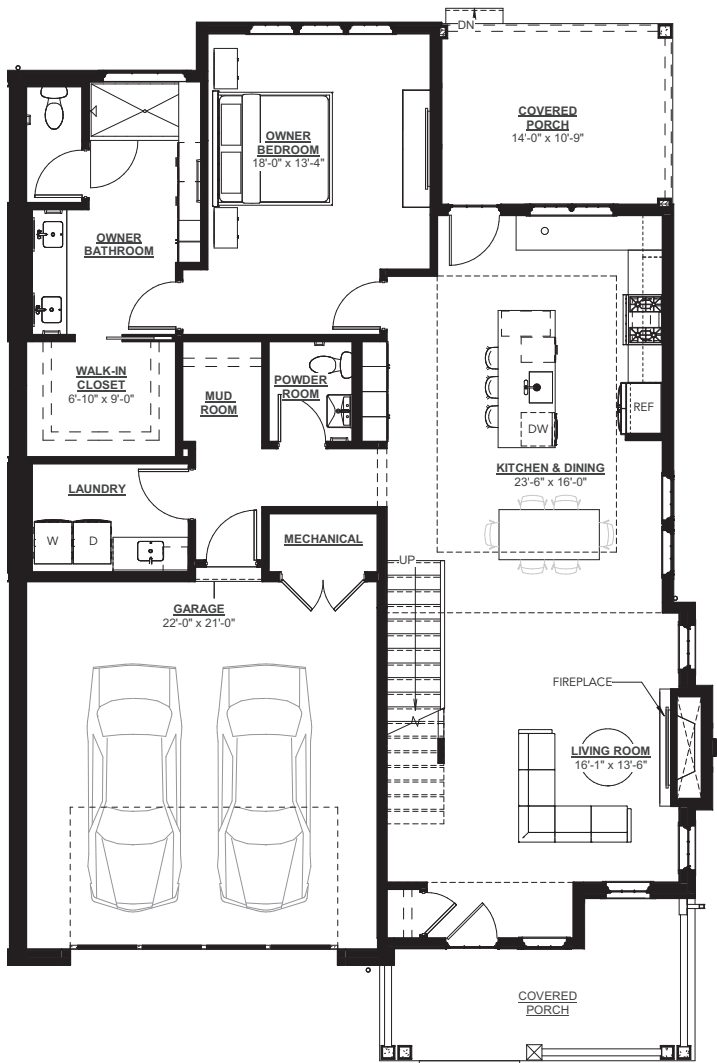

Loft B.1
2,301 sq ft

Lofts at Canvas

Additional floor plans for units not shown are available upon request.

440.364.4545
luxuryatcanvas.com

THREE BEDROOMS
TWO BATHROOMS
ONE POWDER ROOM
TWO-CAR GARAGE

LAUNDRY ROOM
MUD ROOM
LOFT SPACE
WALK-IN CLOSETS
COVERED PORCH

FIRST FLOOR
CEILING 10'-0"
1,511 sq ft