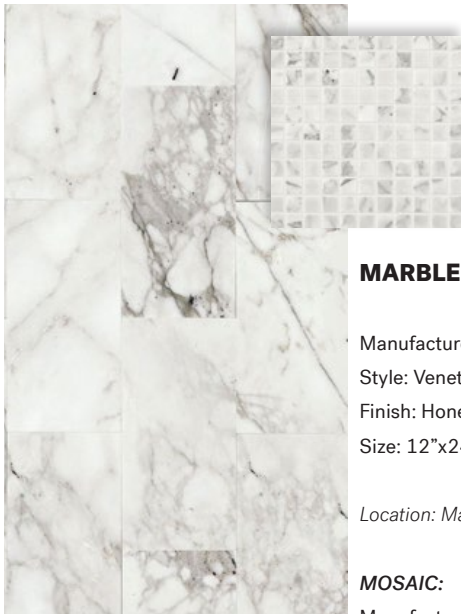

Location: Bedrooms

PORCELAIN TILE

Manufacturer: Florim
Style: Onyx of Cerim
Color: White
Finish: Matte on Floors, Glossy on Walls
Size: 12"x24"

Location: Guest Bath Floors

***Upgrade Shower Walls**

MARBLE TILE