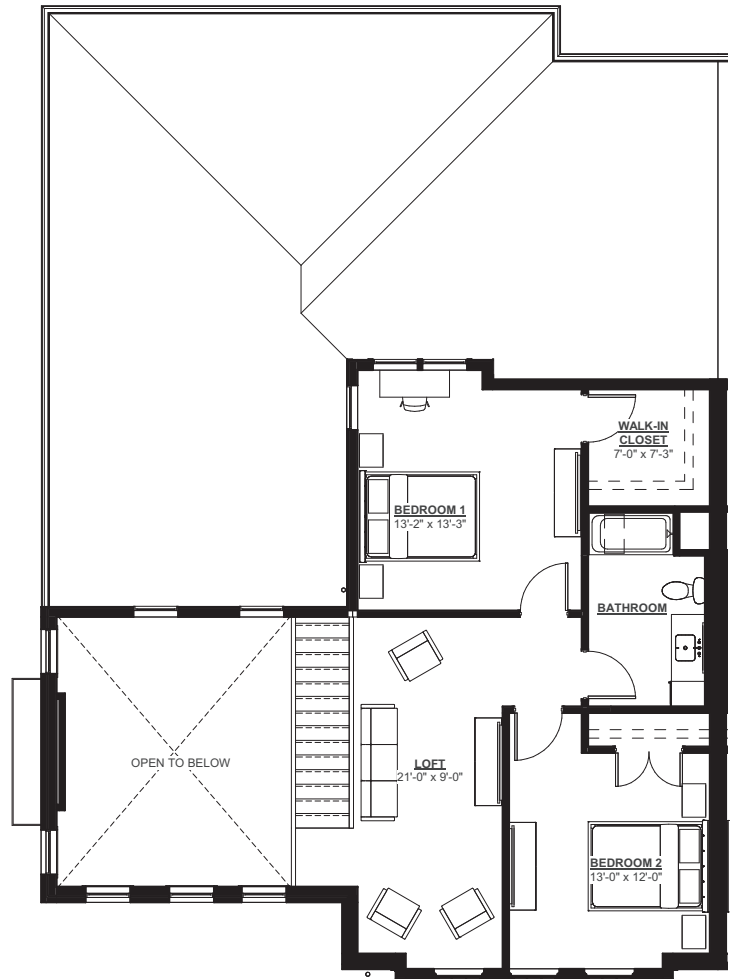

Loft B.2
2,301 sq ft

Lofts at Canvas

Additional floor plans for units not shown are available upon request.

440.364.4545
luxuryatcanvas.com

THREE BEDROOMS
TWO BATHROOMS
ONE POWDER ROOM
TWO-CAR GARAGE

LAUNDRY ROOM
MUD ROOM
LOFT SPACE
WALK-IN CLOSETS
COVERED PORCH

FIRST FLOOR
CEILING 10'-0"
1,511 sq ft

SECOND FLOOR
CEILING 9'-0"
792 sq ft

Loft B.1
2,301 sq ft

Lofts at Canvas

440.364.4545
luxuryatcanvas.com

KITCHEN CABINETRY

Loft B.1
2,301 sq ft

Lofts at Canvas