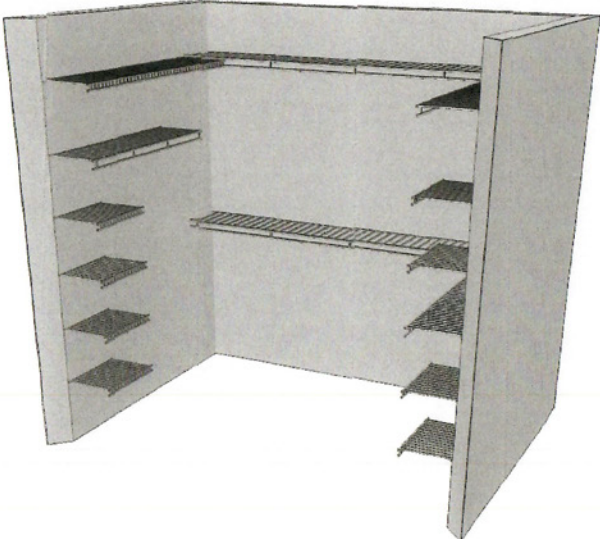

Loft C.1
2.563 sq ft

Lofts at Canvas

440.364.4545
luxuryatcanvas.com

OWNER BATHROOM CABINETS
UPGRADE

Loft C.1
2,563 sq ft

Lofts at Canvas

MASTER CLOSET SHELVING

440.364.4545
luxuryatcanvas.com