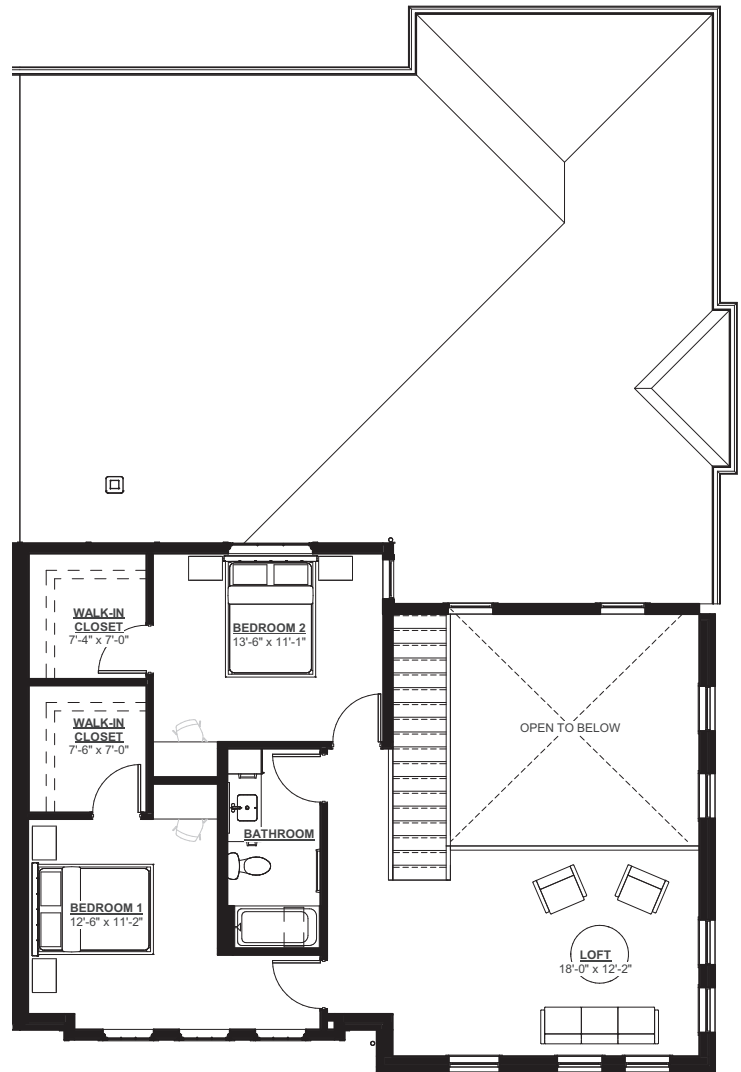

SECOND FLOOR
CEILING 9'-0"
875 sq ft