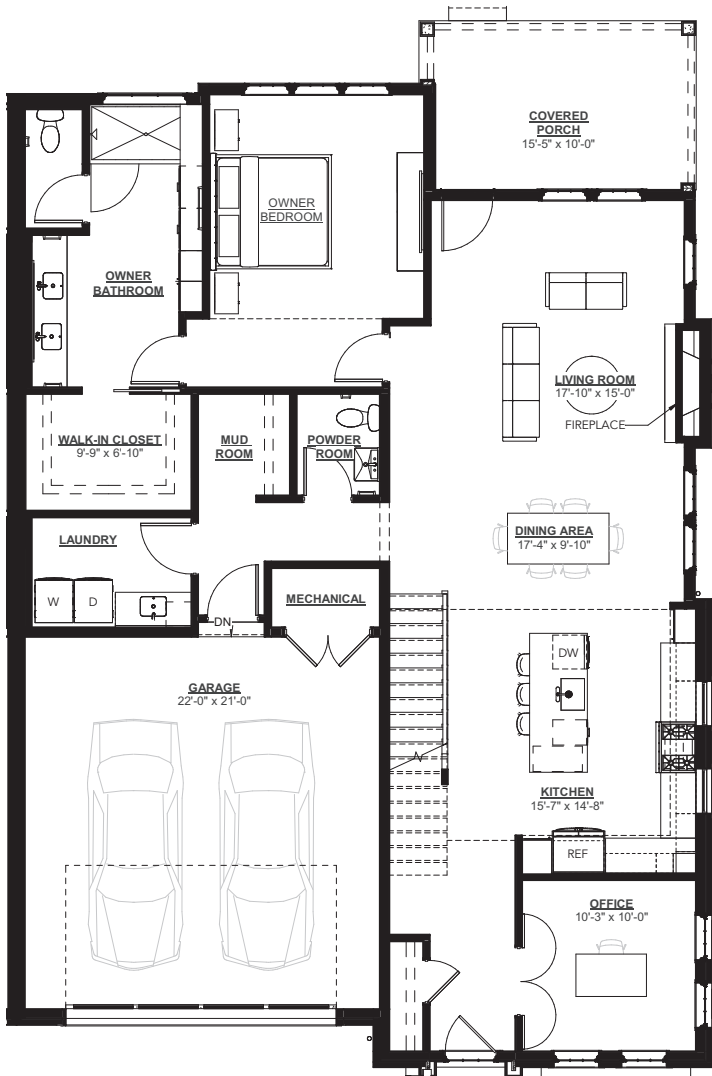

Loft C.1
2,563 sq ft

Lofts at Canvas

Additional floor plans for units not shown are available upon request.

440.364.4545
luxuryatcanvas.com

THREE BEDROOMS
TWO BATHROOMS
ONE POWDER ROOM
TWO-CAR GARAGE

LAUNDRY ROOM
MUD ROOM
LOFT SPACE
WALK-IN CLOSETS
COVERED PORCH

FIRST FLOOR
CEILING 10'-0"
1,688 sq ft