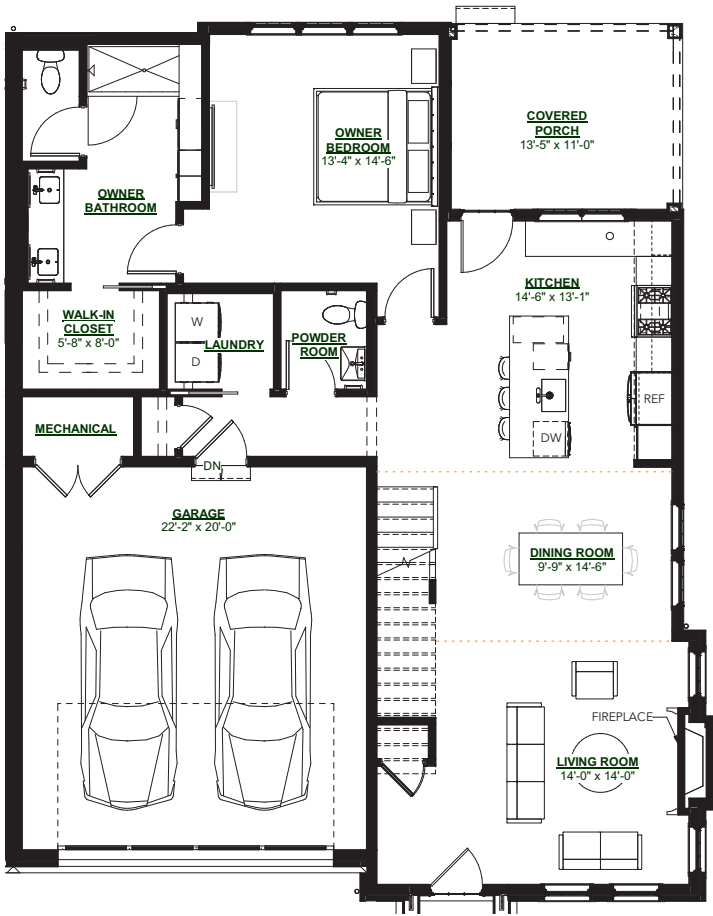

master plan

Lofts at Canvas

440.364.4545
luxuryatcanvas.com

UNIT TYPE	BEDROOMS	BATHROOMS / POWDER ROOMS	SQ. FT.	LOFT
A.1 & A.2	3	2 / 1	1,968	
B.1 & B.2	3	2 / 1	2,301	•
C.1 & C.2	3	2 / 1	2,563	•

Loft A.1
1,968 sq ft

FIRST FLOOR
CEILING 10'-0"
1,311 sq ft

SECOND FLOOR
CEILING 9'-0"
657 sq ft

Loft A.2
1,968 sq ft

Lofts at Canvas

Additional floor plans for units not shown are available upon request.

440.364.4545
luxuryatcanvas.com