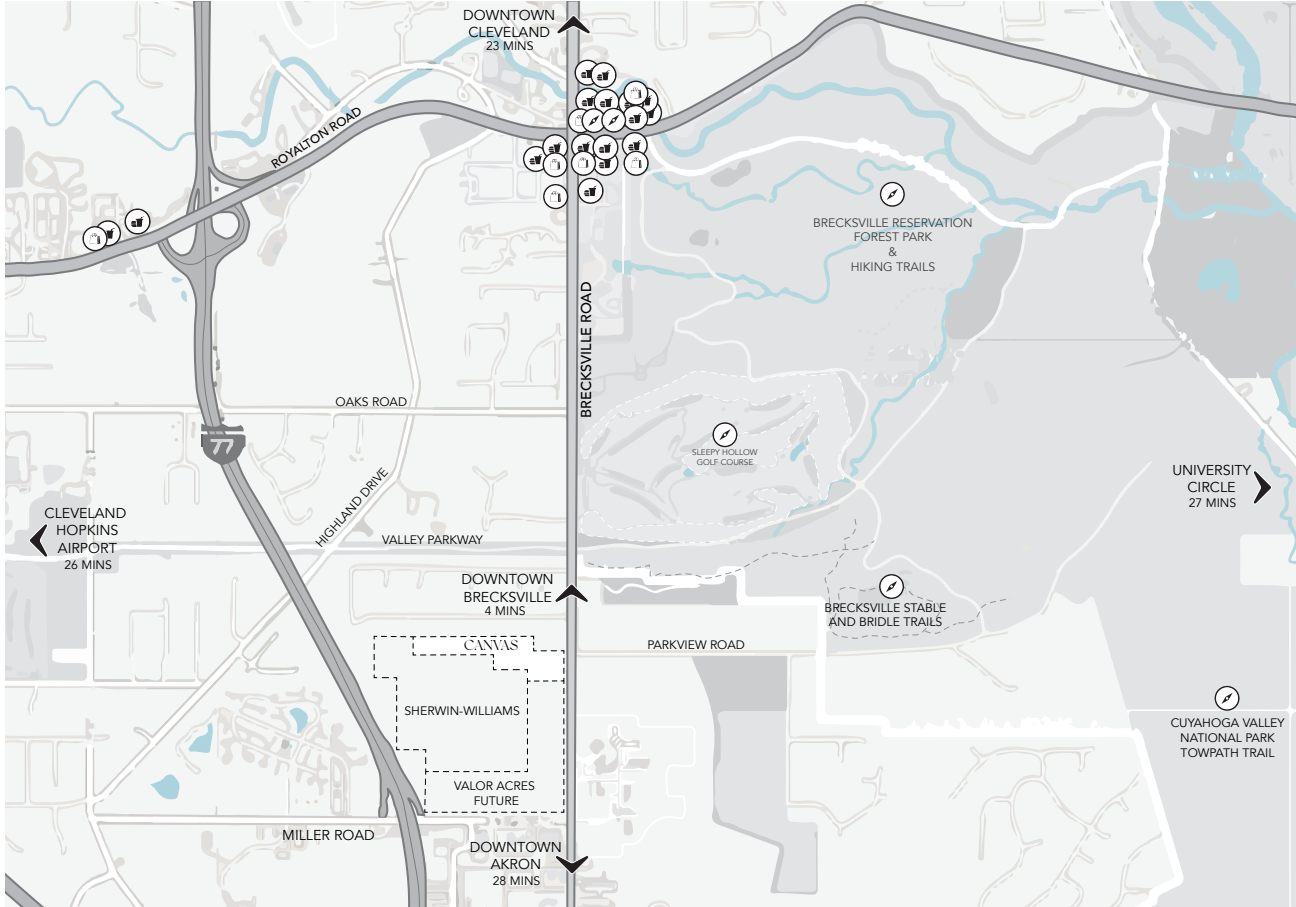

neighborhood map

EAT & DRINK

■ Burntwood Tavern	■ Sakura Japanese	■ Starbucks	■ Brueggers Bagels
■ Austins Wood Fire Grill	■ Panera Bread	■ Honey Hut Ice Cream	■ Ciao Pizzeria Cerino
■ The Courtyard Cafe	■ Simons Restaurant & Deli	■ 24 Karat Kitchen	
■ Creekside Restaurant & Bar	■ Burger Fresh	■ Lemonberry Frozen Yogurt	
■ Blue Habanero	■ 750 ML Wine Bar	■ Brecksville Nutrition	

EXPLORE & LIVE

■ Brecksville Reservation Forest Park & Hiking Trails (1 min)	■ Boston Mills Ski Resort (11 mins)	■ Marcs (3 mins)
■ Cuyahoga Valley National Park Towpath Trail - Brecksville Station (6 mins)	■ Sleepy Hollow Golf Course (1 min)	■ Giant Eagle (6 mins)
■ Brecksville Pool, Fitness, & Community Center (2 mins)	■ Brecksville Stables & Bridle Trails (1 min)	■ CVS Pharmacy (3 mins)
■ Metrohealth Health & Surgery Center (6 mins)	■ Blossom Music Center (22 mins)	■ Walgreens Pharmacy (3 mins)
■ University Hospitals Emergency Center (7 mins)	■ Heinens Grocery (4 mins)	

MINUTES FROM EVERYWHERE

■ Akron-Canton Airport (37 mins)	■ Westlake (34 mins)	■ Cleveland Clinic Main Campus (22 mins)	■ Strongsville (21 mins)
■ Downtown Akron (28 mins)	■ University Circle (27 mins)	■ Metro Hospital Main Campus (19 mins)	■ Solon (24 mins)
■ Downtown Cleveland (23 mins)	■ Beachwood (29 mins)	■ University Hospitals Main Campus (26 mins)	■ Hudson (20 mins)
■ Lakewood (23 mins)	■ Fairlawn (19 mins)	■ Cleveland Hopkins Airport (26 mins)