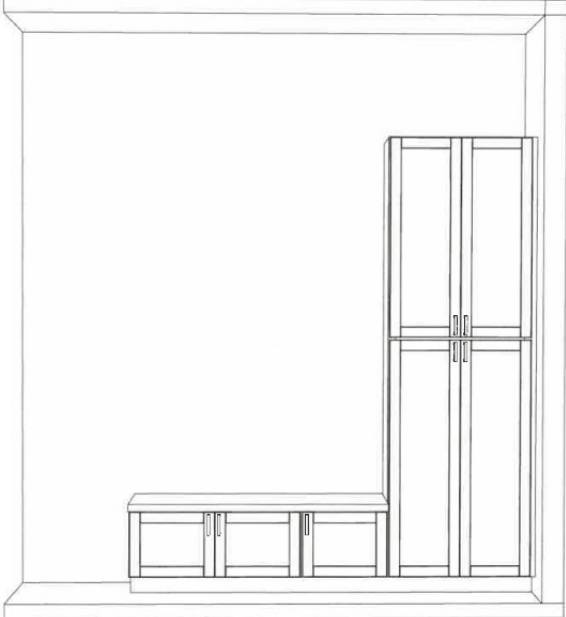

FIRST FLOOR
CEILING 10'-0"
1,511 sq ft

SECOND FLOOR
CEILING 9'-0"
792 sq ft

Loft B.1
2,301 sq ft

Lofts at Canvas

440.364.4545
luxuryatcanvas.com

KITCHEN CABINETRY

Loft B.1
2,301 sq ft

Lofts at Canvas

440.364.4545
luxuryatcanvas.com

KITCHEN CABINETRY
UPGRADE

Loft B.1
2,301 sq ft

Lofts at Canvas

440.364.4545
luxuryatcanvas.com

OWNER BATHROOM CABINETRY

GUEST BATH CABINETRY

LAUNDRY CABINETRY