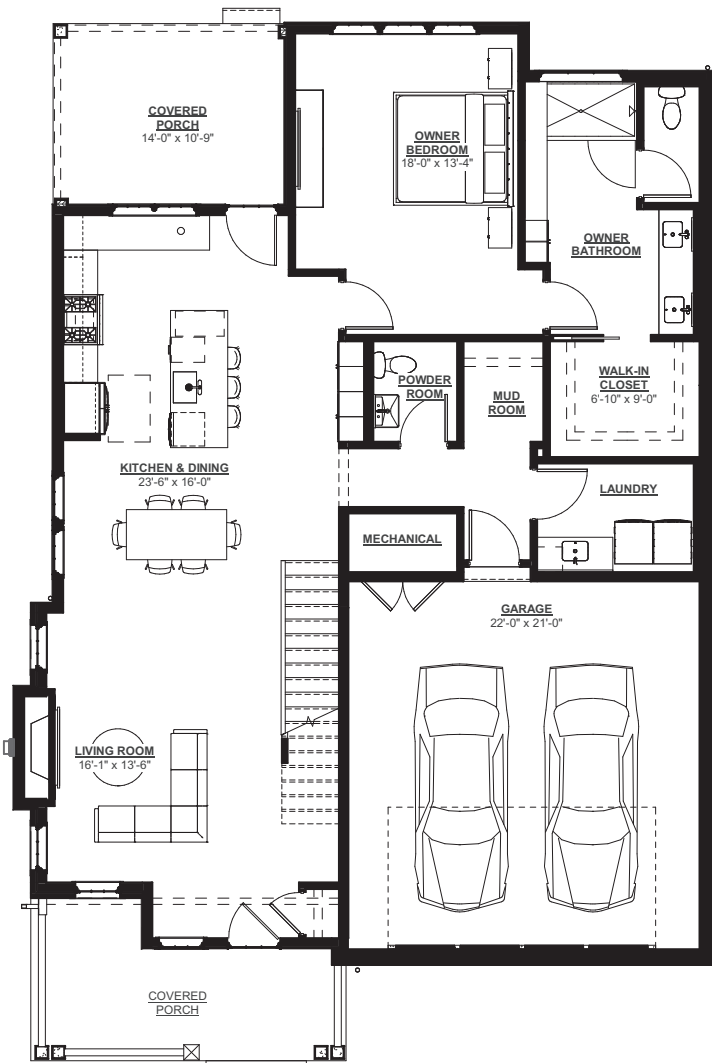

FIRST FLOOR
CEILING 10'-0"
1,511 sq ft

SECOND FLOOR
CEILING 9'-0"
792 sq ft

Loft B.1
2,301 sq ft

Lofts at Canvas

440.364.4545
luxuryatcanvas.com

KITCHEN CABINETRY

Loft B.1
2,301 sq ft

Lofts at Canvas