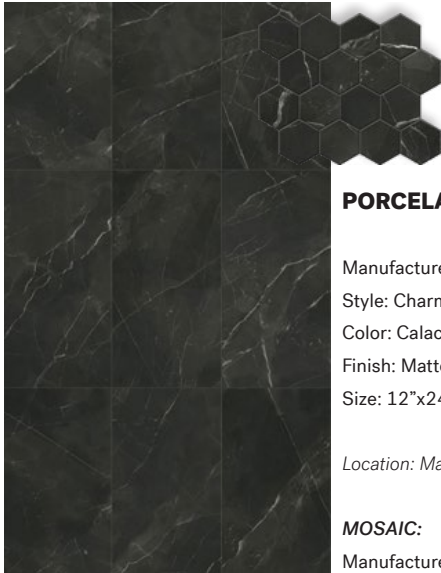

PORCELAIN TILE

Manufacturer: Atlas Concorde
Style: Charme Evo
Color: Calacatta Black
Finish: Matte
Size: 12"x24"

Location: Master Bath Floors & Shower Walls

MOSAIC:

Manufacturer: Atlas Concorde
Style: Charme Evo
Color: Calacatta Black- Mosaic D
Finish: Matte
Size: 12"x10" Sheet

Location: Shower Floors