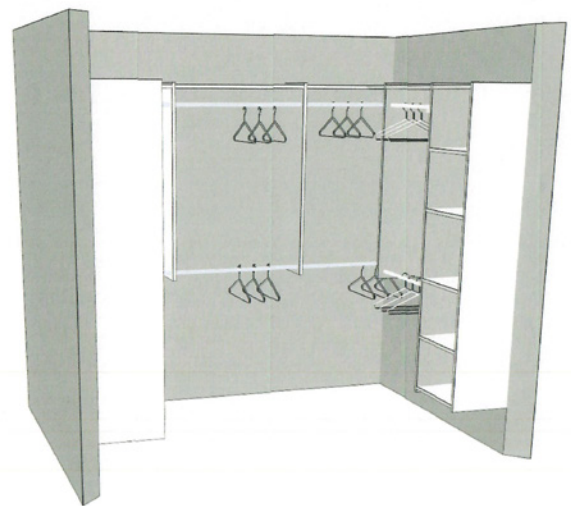

Loft A.1
1,968 sq ft

Lofts at Canvas

MASTER CLOSET SHELVING UPGRADE

440.364.4545
luxuryatcanvas.com