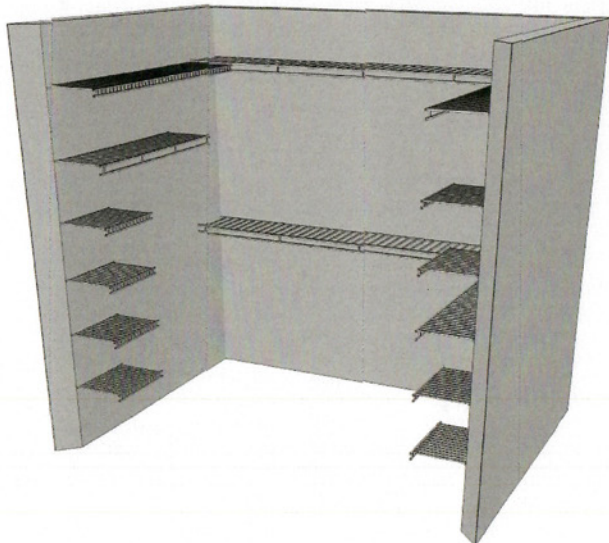

440.364.4545
luxuryatcanvas.com

KITCHEN CABINETRY

Loft A.1
1,968 sq ft

Lofts at Canvas

440.364.4545
luxuryatcanvas.com

KITCHEN CABINERY
UPGRADE

Loft A.1
1,968 sq ft

Lofts at Canvas

440.364.4545
luxuryatcanvas.com

OWNER BATHROOM CABINETRY

GUEST BATH CABINETRY

OWNER BATHROOM
CABINETRY UPGRADE

Loft A.1
1,968 sq ft

Lofts at Canvas

MASTER CLOSET SHELVING

440.364.4545
luxuryatcanvas.com