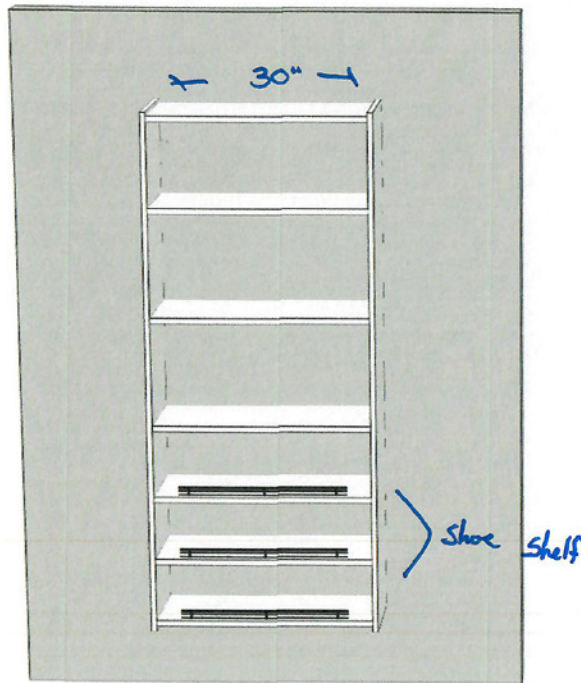

UPGRADE SHELVING OPTION